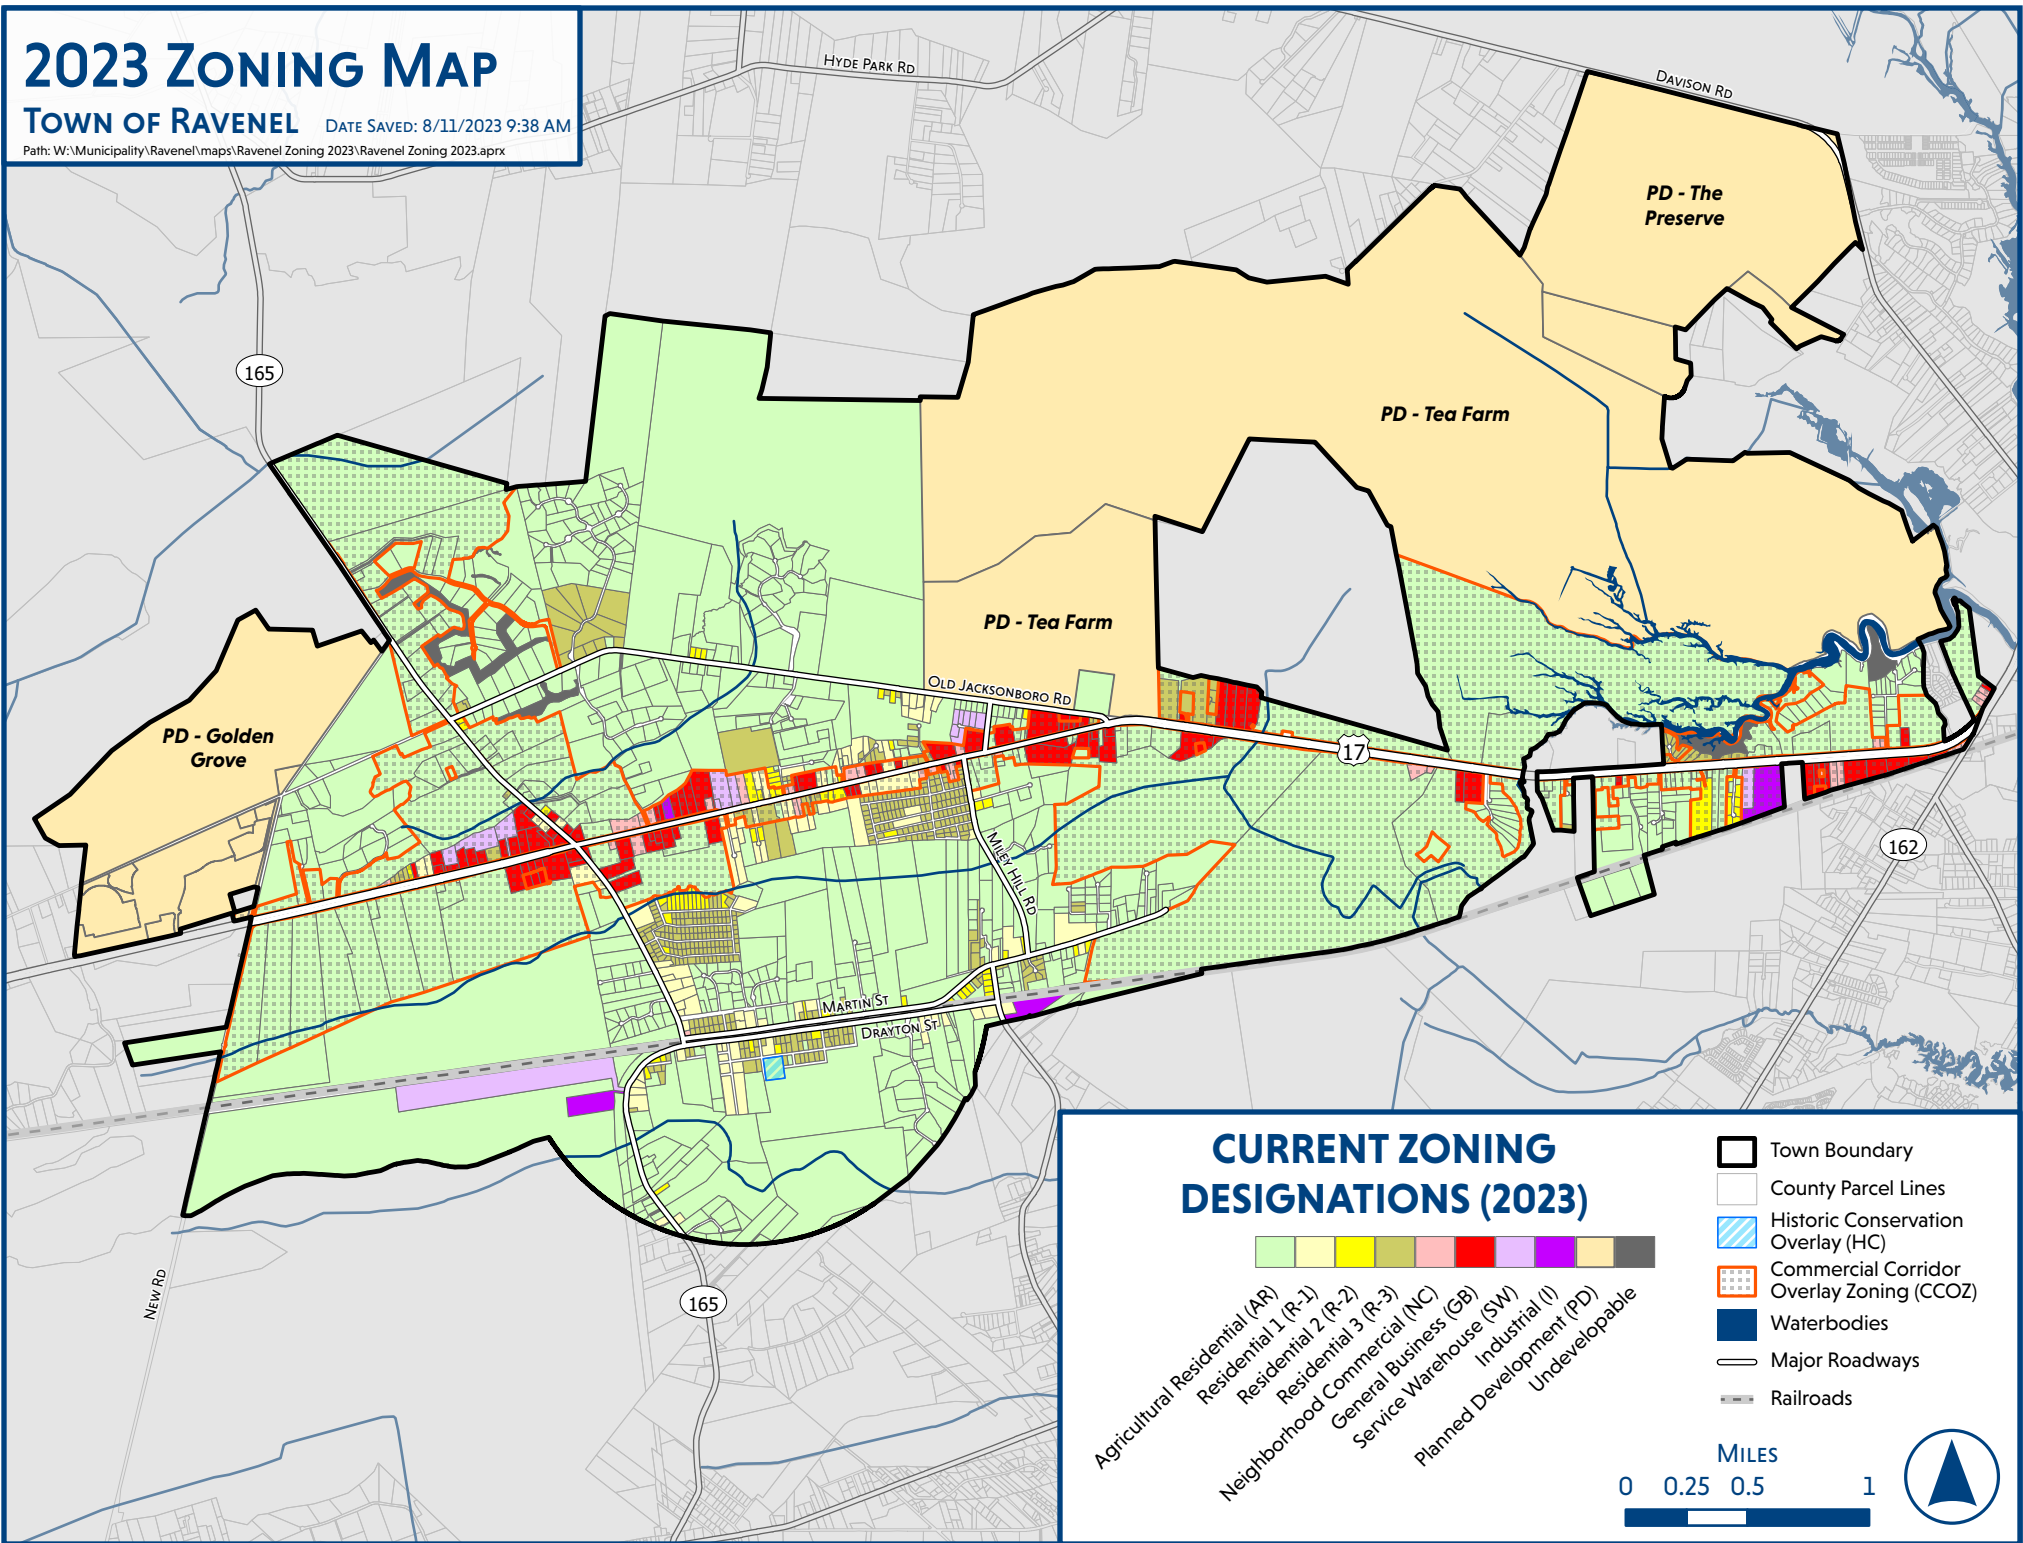

2023 ZONING MAP

TOWN OF RAVENEL DATE SAVED: 8/11/2023 9:38 AM

Path: W:\Municipality\Ravenel\maps\Ravenel Zoning 2023\Ravenel Zoning 2023.aprx

CURRENT ZONING DESIGNATIONS (2023)

- Agricultural Residential (AR)
- Residential 1 (R-1)
- Residential 2 (R-2)
- Residential 3 (R-3)
- Neighborhood Commercial (NC)
- General Business (GB)
- Service Warehouse (SW)
- Industrial (I)
- Planned Development (PD)
- Undevelopable

- Town Boundary
- County Parcel Lines
- Historic Conservation Overlay (HC)
- Commercial Corridor Overlay Zoning (CCOZ)
- Waterbodies
- Major Roadways
- Railroads